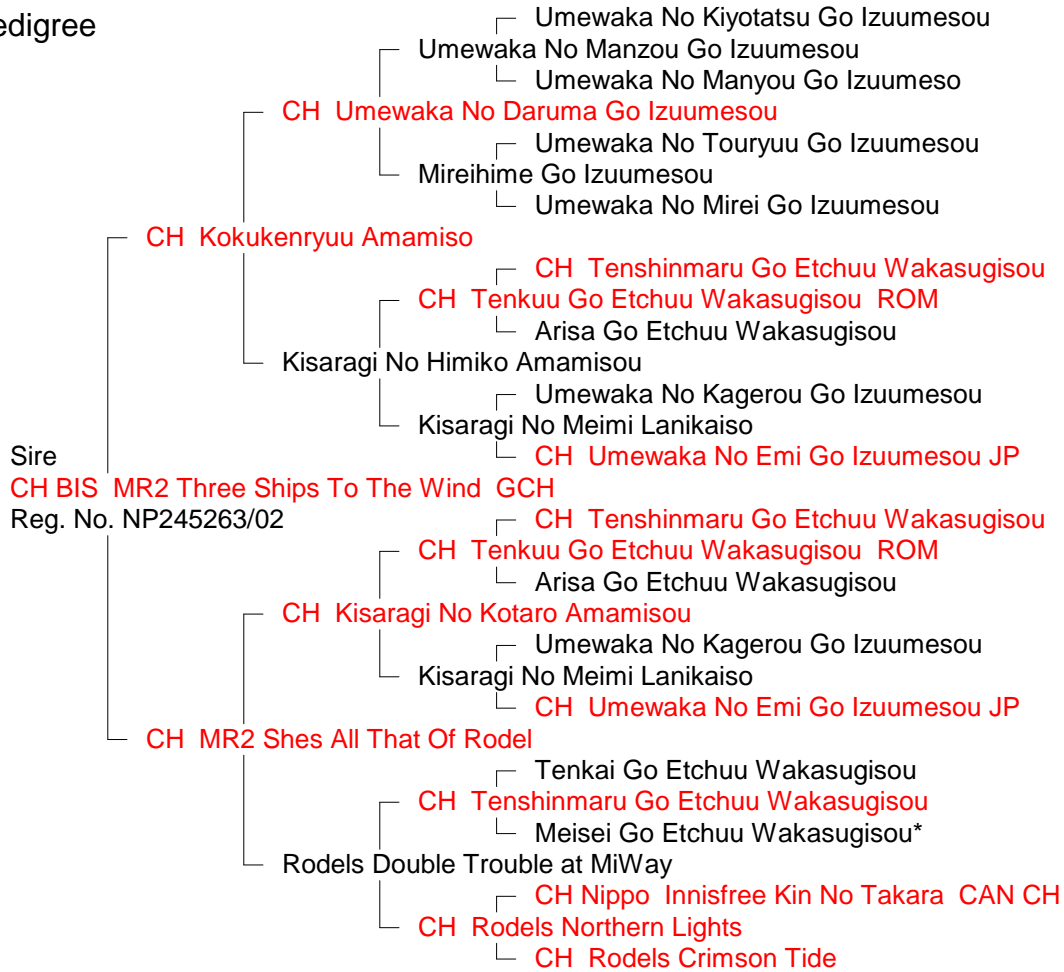

Certificate of Pedigree

"Trouble"
 DOB: JAN 12 2014
 Breed: Shiba Inu
 Sex: Bitch

Breeder:

Rodels Here Comes Trouble At Sanshou
 Reg. No. NP366260/01

I certify that to the best of my knowledge all the information contained herein is accurate.